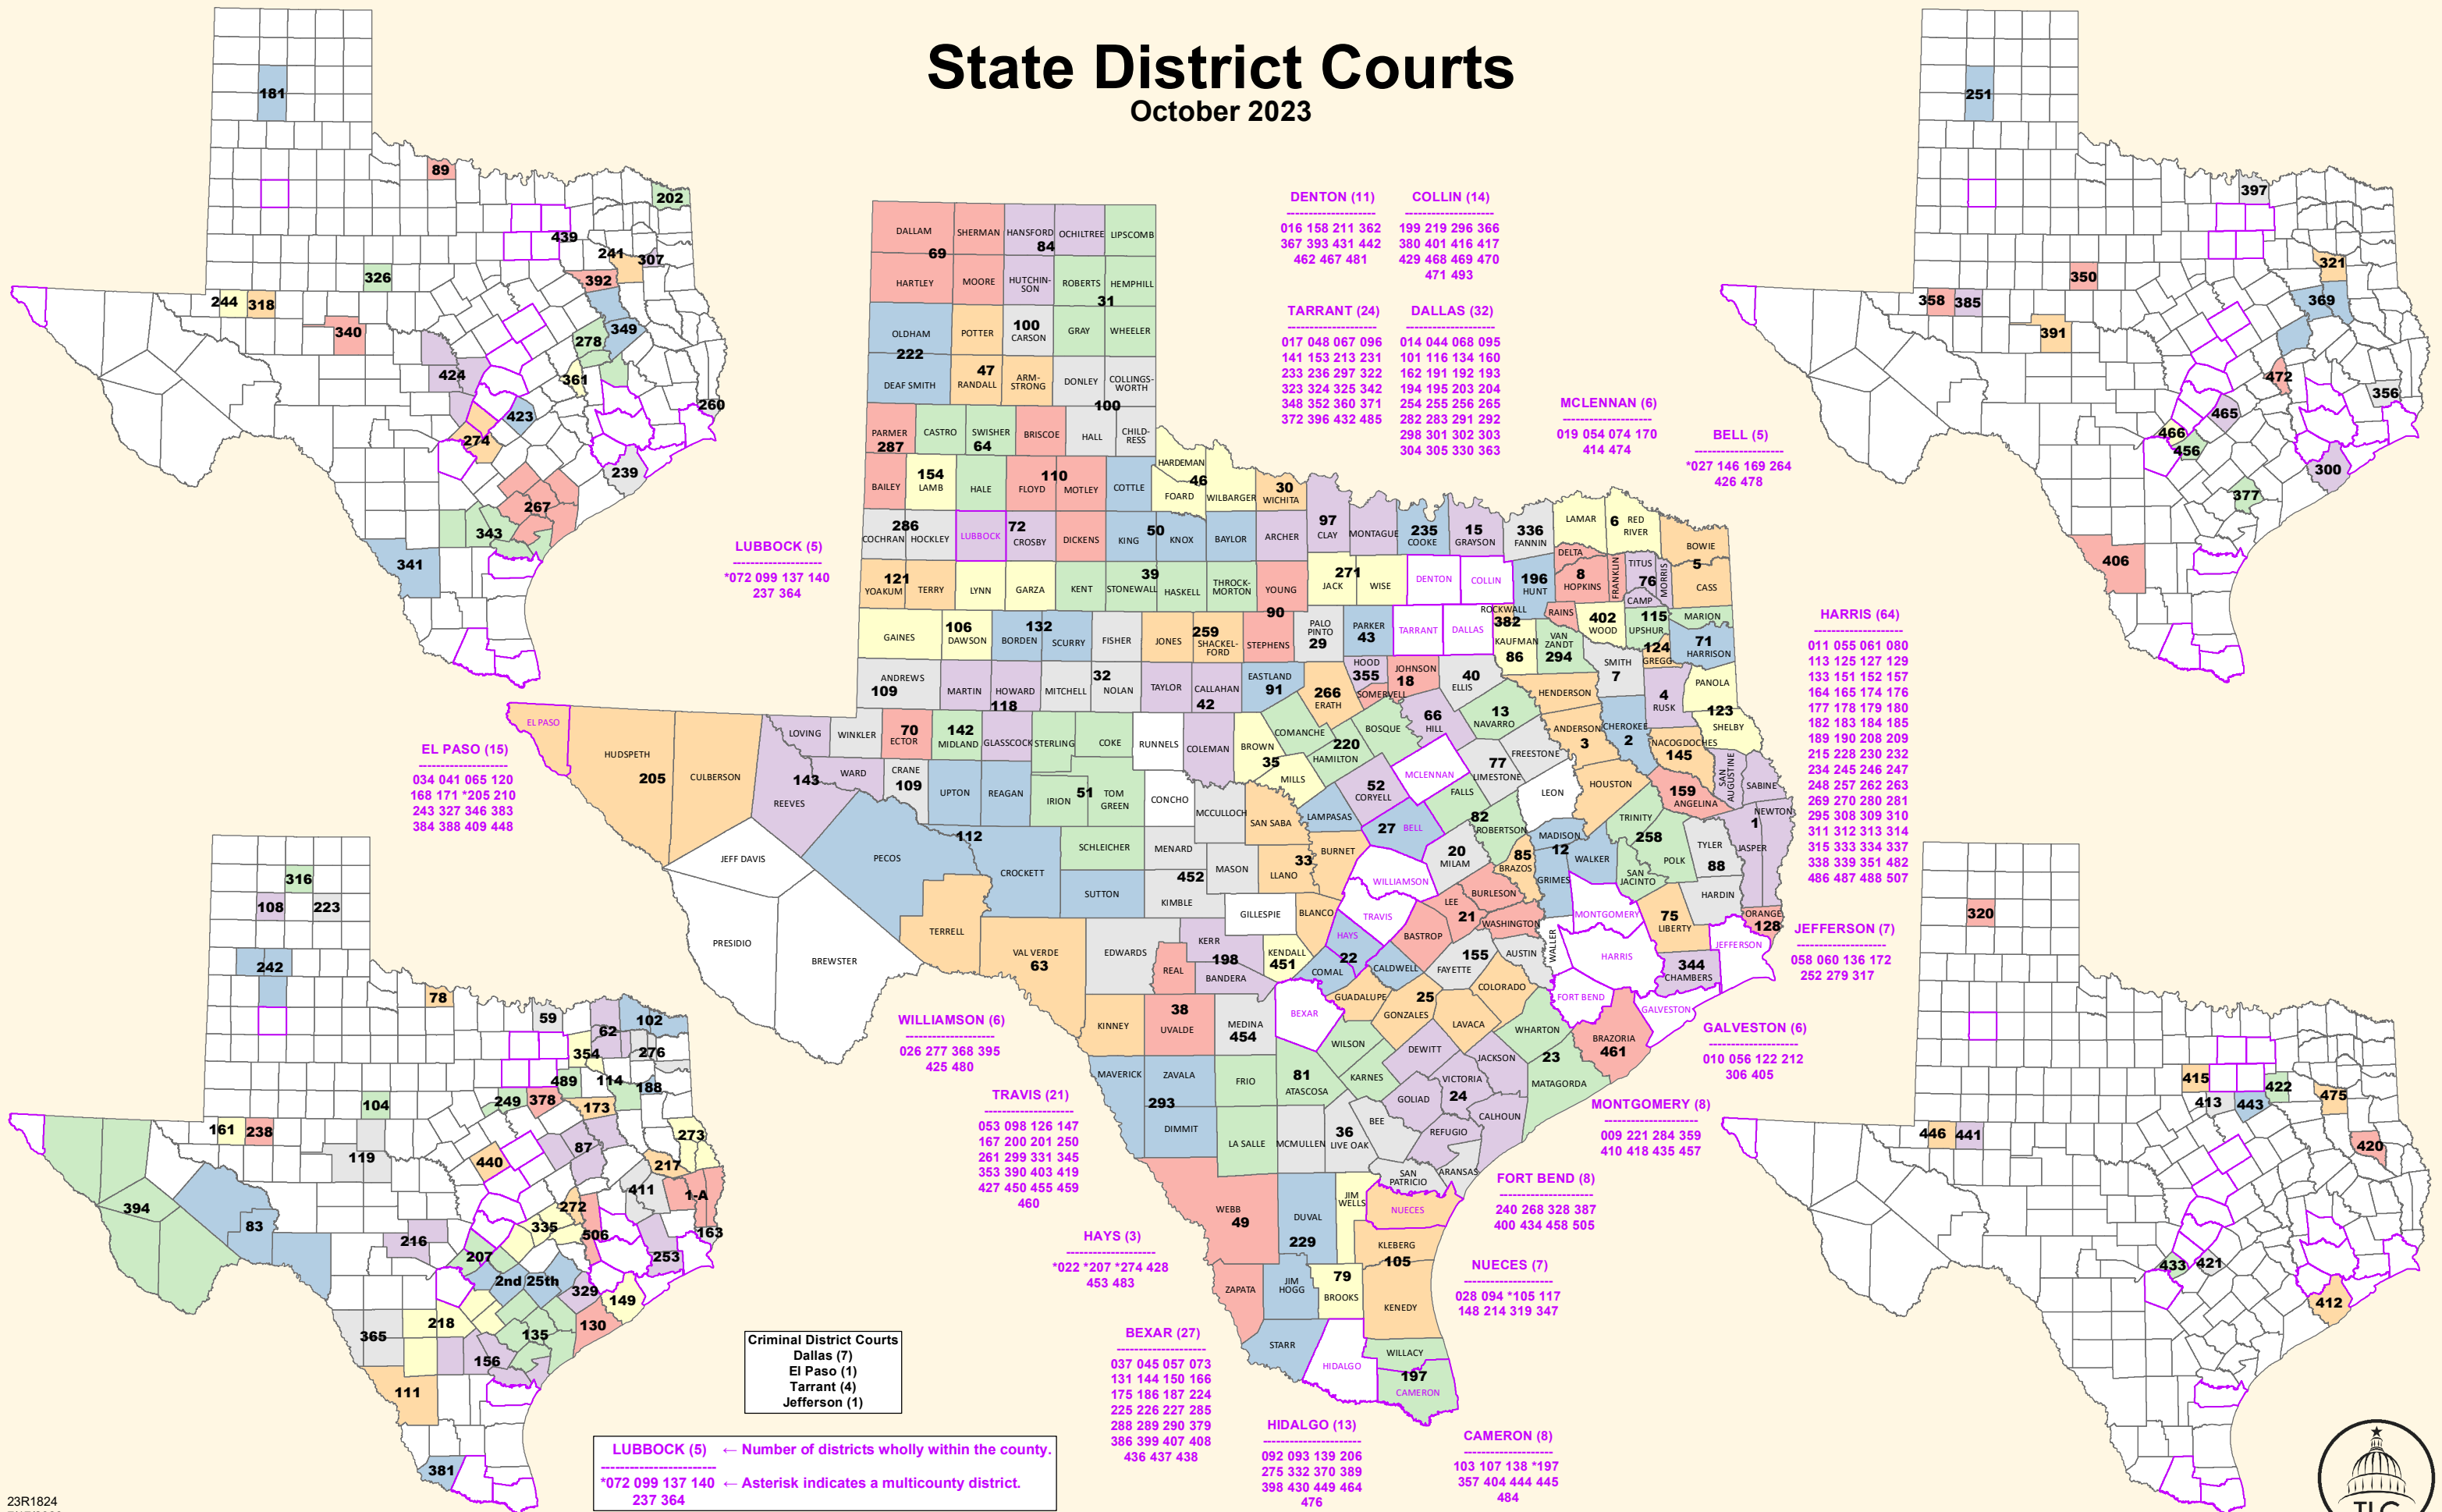

State District Courts

October 2023

State District Courts by County (October 2023)

ANDERSON (57,922)
 *003, *087, *349, *369
ANDREWS (18,610)
 *109
ANGELINA (86,395)
 159, 217
ARANSAS (23,830)
 *036, *156, *343
ARCHER (8,560)
 *097
ARMSTRONG (1,848)
 *047
ATASCOSA (48,981)
 *081, *218
AUSTIN (30,167)
 *155
BAILEY (6,904)
 *287
BANDERA (20,851)
 *198
BASTROP (97,216)
 *021, *335, 423, 465
BAYLOR (3,465)
 *050
BEE (31,047)
 *036, *156, *343
BELL (370,647)
 *027, 146, 169, 264, 426, 478
BEXAR (2,009,324)
 037, 045, 057, 073, 131, 144,
 150, 166, 175, 186, 187, 224,
 225, 226, 227, 285, 288, 289,
 290, 379, 386, 399, 407, 408,
 436, 437, 438
BLANCO (11,374)
 *033, *424
BORDEN (631)
 *132
BOSQUE (18,235)
 *220
BOWIE (92,893)
 *005, *102, 202
BRAZORIA (372,031)
 149, 239, 300, 412, 461
BRAZOS (233,849)
 085, 272, 361, 472
BREWSTER (9,546)
 *394
BRISCOE (1,435)
 *110
BROOKS (7,076)
 *079
BROWN (38,095)
 *035
BURLESON (17,642)
 *021, *335
BURNET (49,130)
 *033, *424
CALDWELL (45,883)
 *022, *207, 421
CALHOUN (20,106)
 *024, *135, *267
CALLAHAN (13,708)
 *042
CAMERON (421,017)
 103, 107, 138, *197, 357, 404,
 444, 445, 484
CAMP (12,464)
 *076, *276