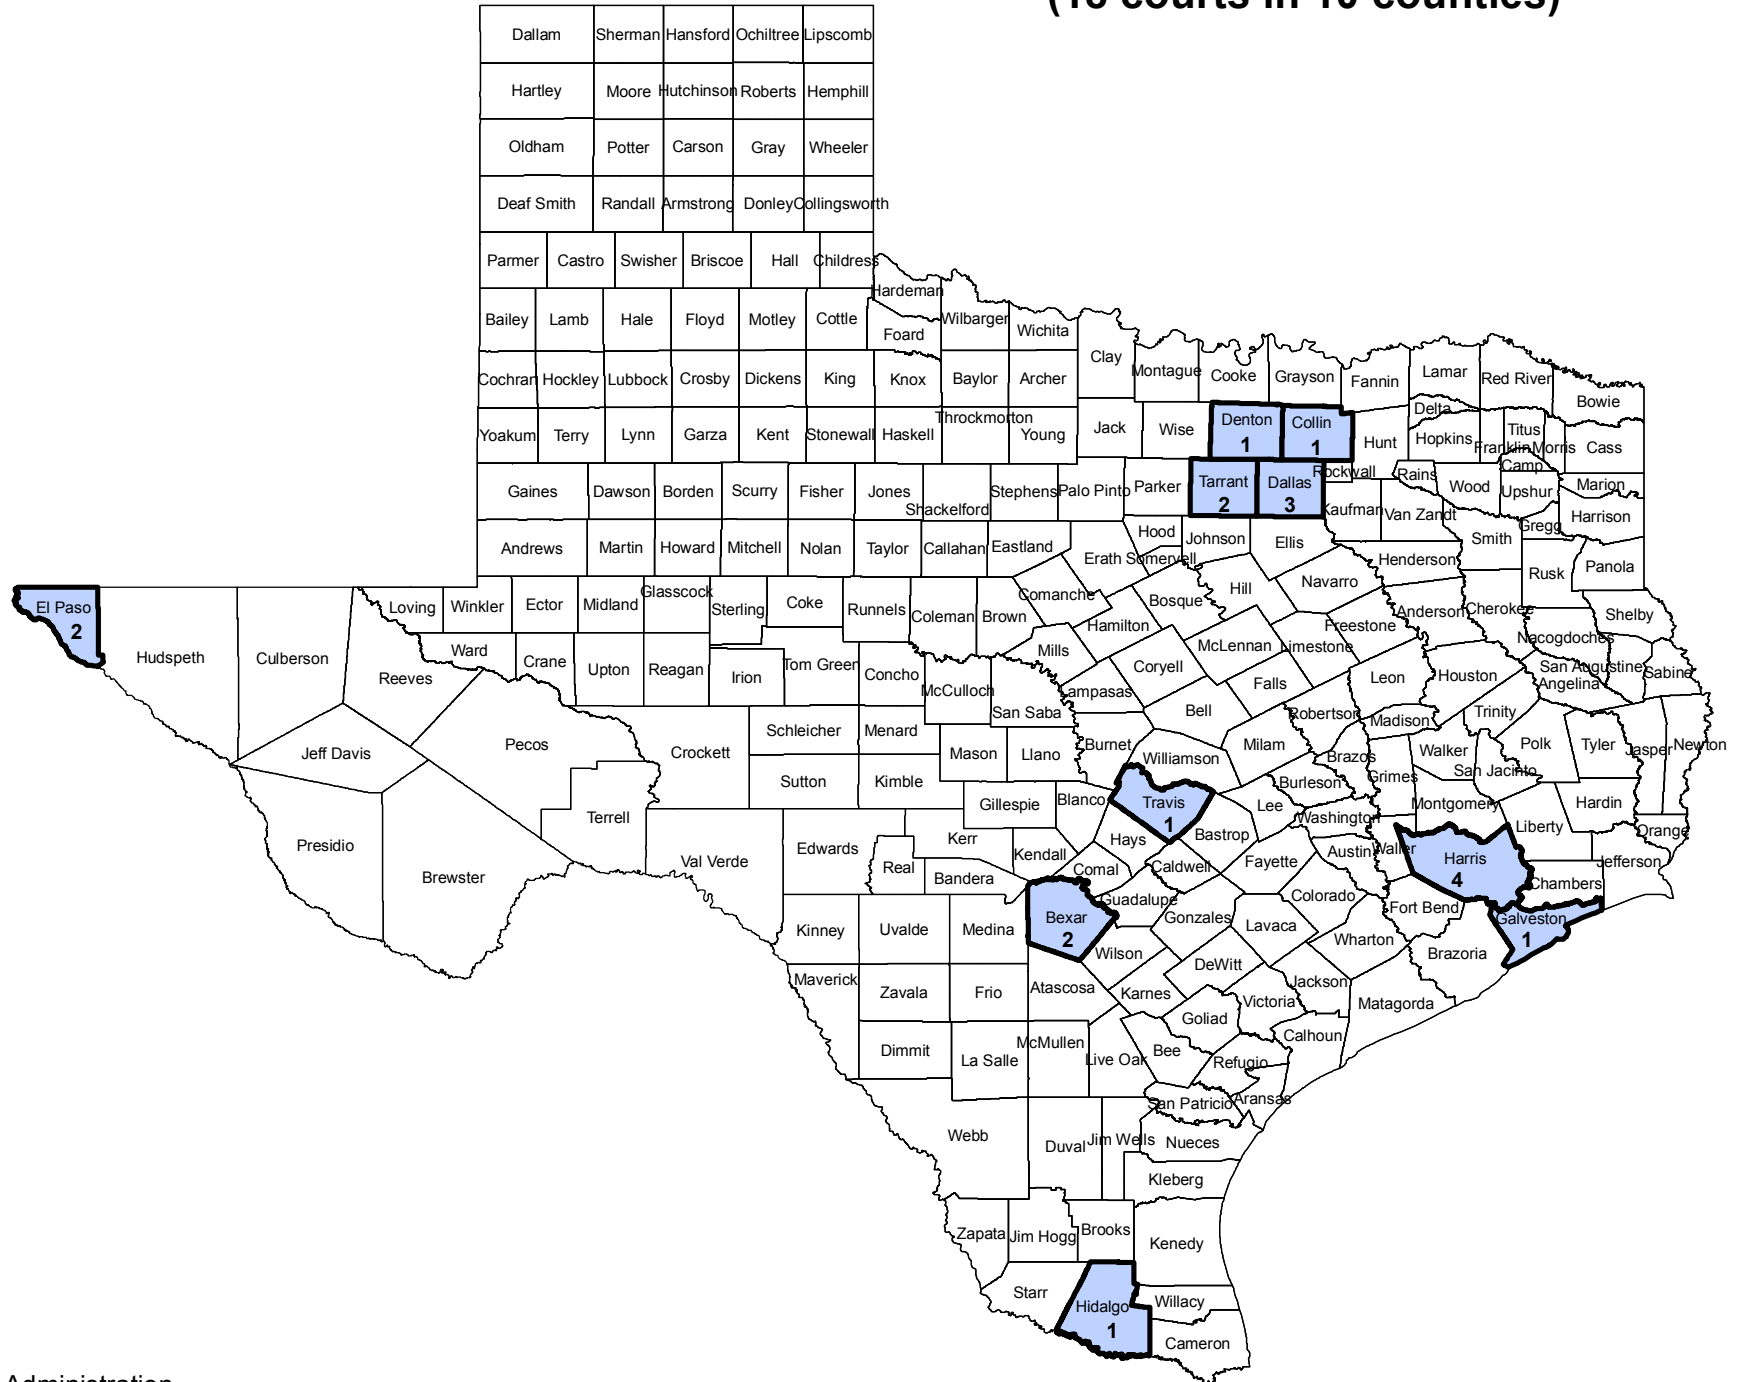

# Statutory Probate Courts (18 courts in 10 counties)

Dallam	Sherman	Hansford	Ochiltree	Lipscomb															
Hartley	Moore	Hutchinson	Roberts	Hemphill															
Oldham	Potter	Carson	Gray	Wheeler															
Deaf Smith	Randall	Armstrong	Donley	Collingsworth															
Parmer	Castro	Swisher	Briscoe	Hall	Childress														
Bailey	Lamb	Hale	Floyd	Motley	Cottle	Foard	Wilbarger	Wichita											
Cochran	Hockley	Lubbock	Crosby	Dickens	King	Knox	Baylor	Archer	Clay	Montague	Cooke	Grayson	Fannin	Lamar	Red River				
Yoakum	Terry	Lynn	Garza	Kent	Stonewall	Haskell	Throckmorton	Young	Jack	Wise	Denton	Collin	Hunt	Delta	Hopkins	Franklin	Titus	Morris	Cass
Gaines	Dawson	Borden	Scurry	Fisher	Jones	Shackelford	Stephens	Palo Pinto	Parker	Tarrant	Dallas	Fockwall	Rains	Wood	Camp	Upshur	Marion	Harrison	
Andrews	Martin	Howard	Mitchell	Nolan	Taylor	Callahan	Eastland	Hood	Johnson	Ellis	Kaufman	Van Zandt	Smith	Gregg	Harrison				