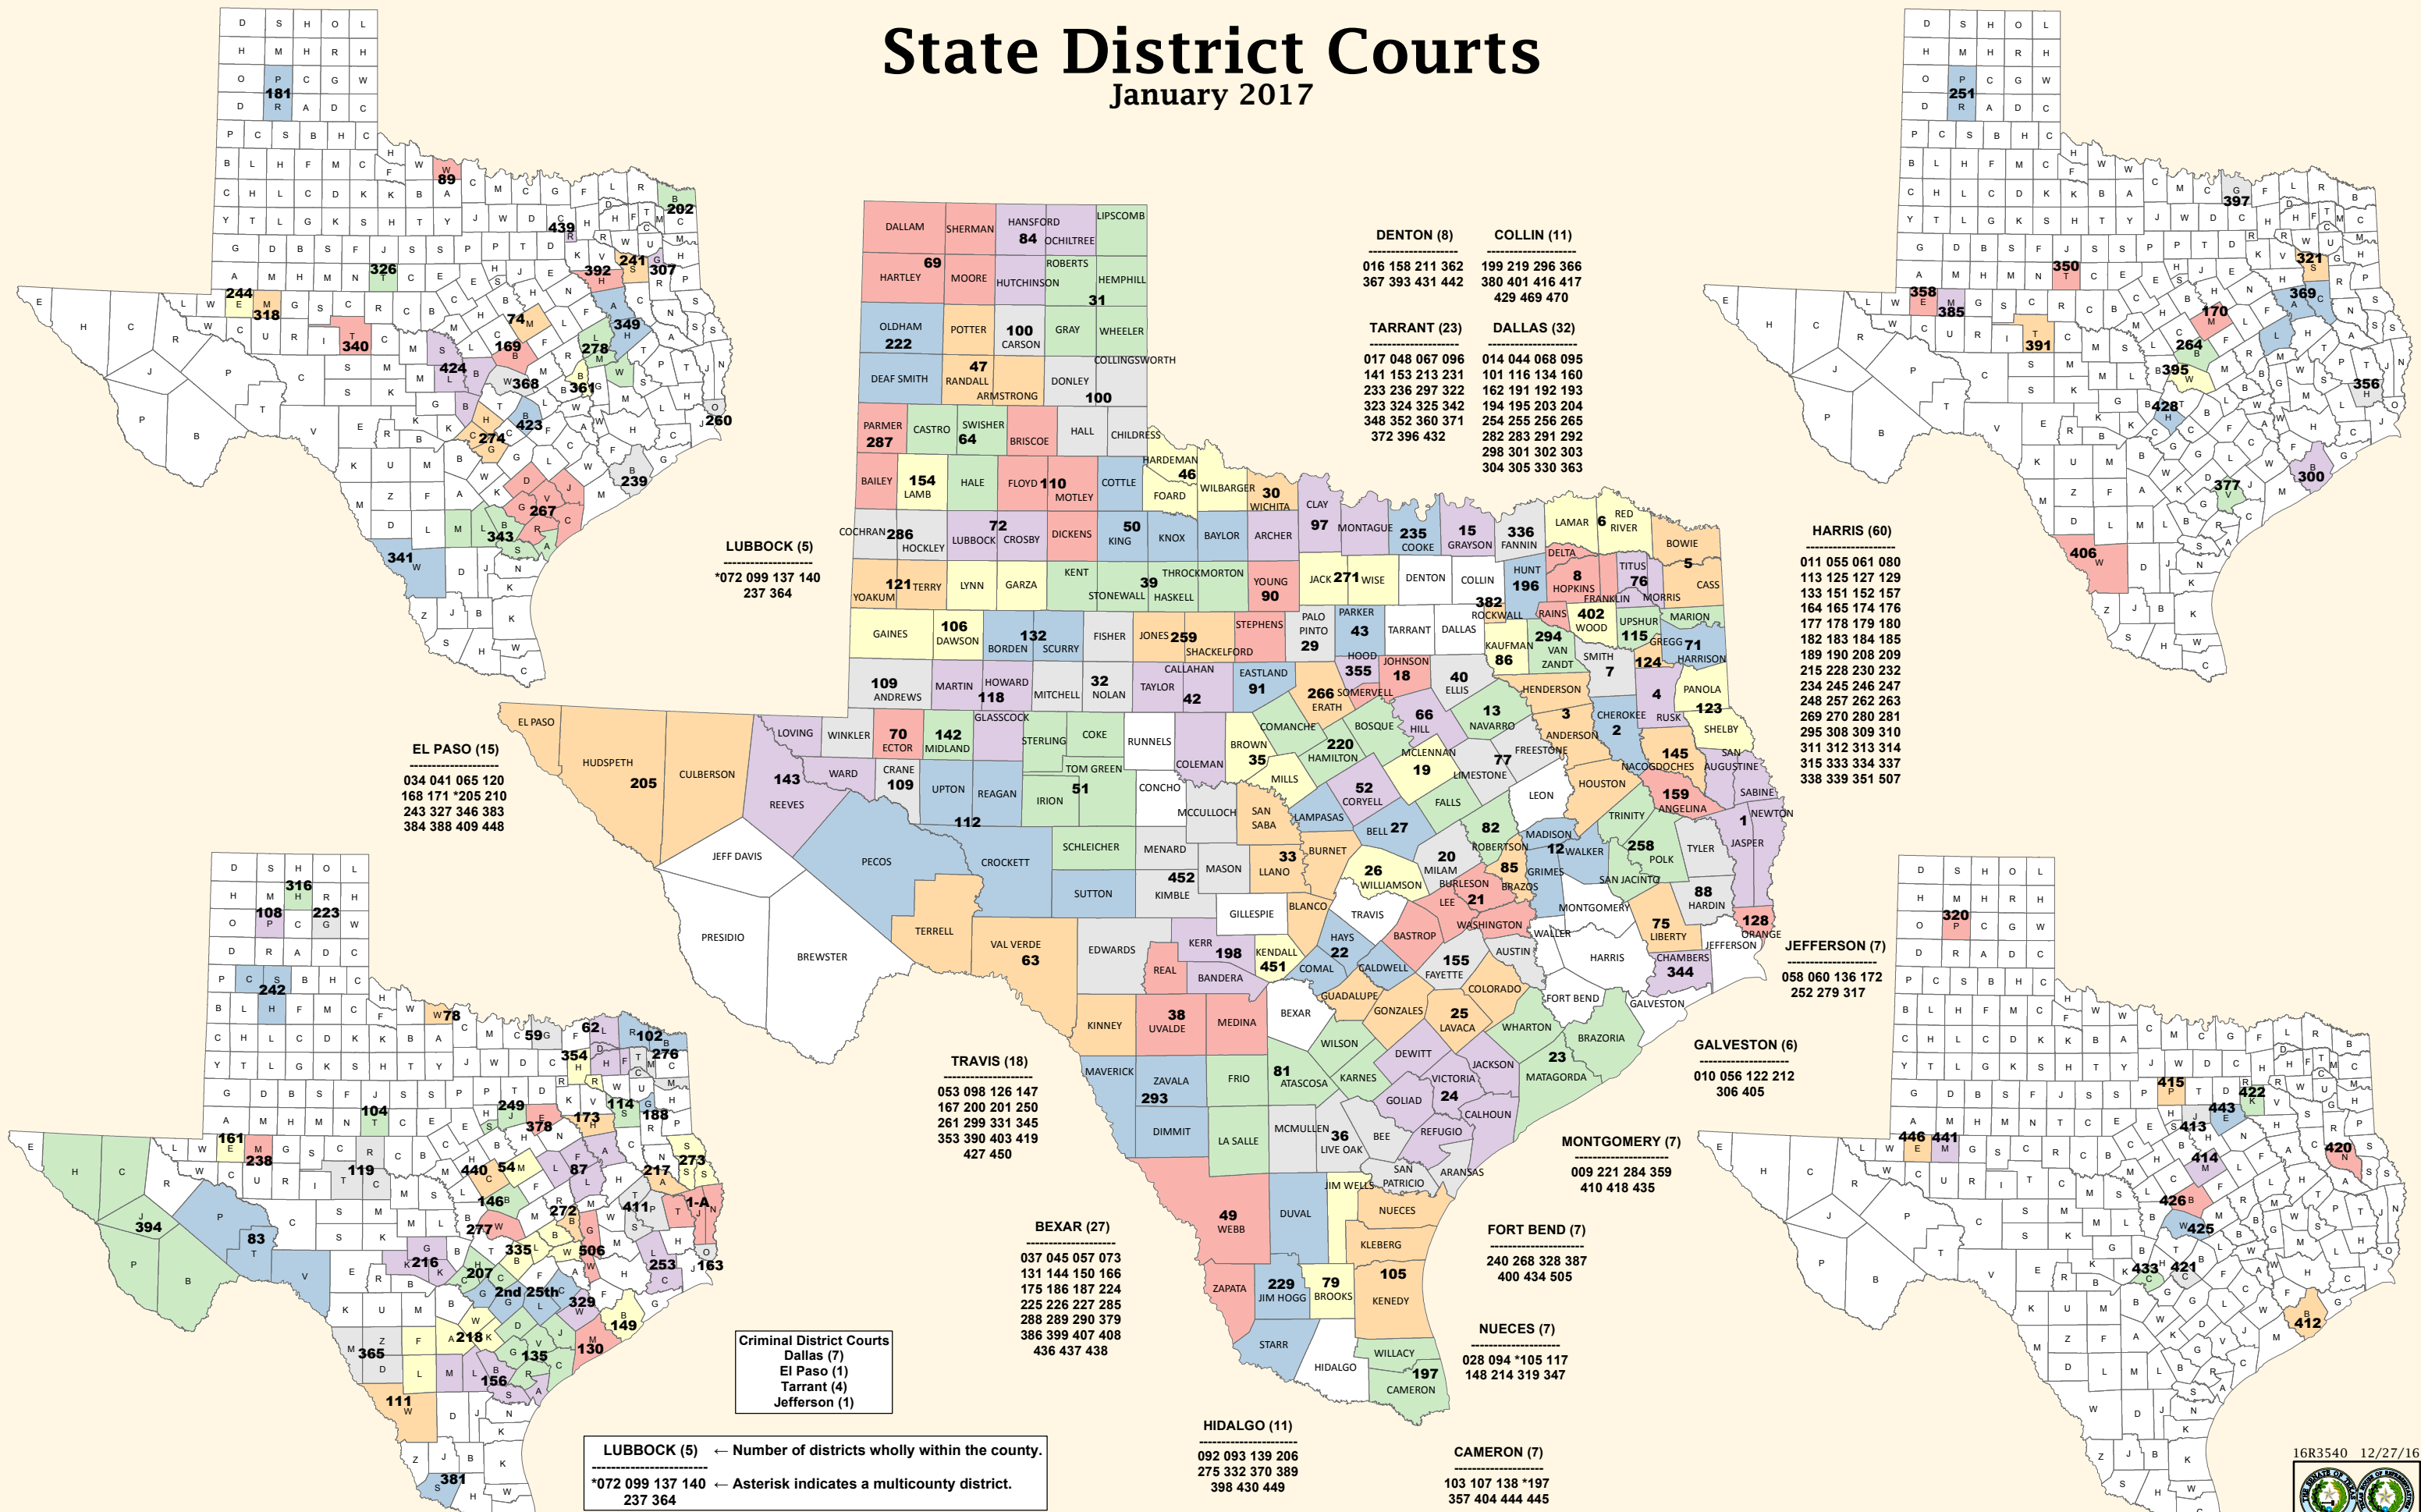

State District Courts

January 2017

Criminal District Courts
 Dallas (7)
 El Paso (1)
 Tarrant (4)
 Jefferson (1)

LUBBOCK (5) ← Number of districts wholly within the county.
 *072 099 137 140 ← Asterisk indicates a multicounty district.
 237 364

ANDERSON (58,458)
*003, *087, *349, *369

ANDREWS (14,786)
*109

ANGELINA (86,771)
159, 217

ARANSAS (23,158)
*036, *156, *343

ARCHER (9,054)
*097

ARMSTRONG (1,901)
*047

ATASCOSA (44,911)
*081, *218

AUSTIN (28,417)
*155

BAILEY (7,165)
*287

BANDERA (20,485)
*198

BASTROP (74,171)
*021, *335, 423

BAYLOR (3,726)
*050

BEE (31,861)
*036, *156, *343

BELL (310,235)
*027, 146, 169, 264, 426

BEXAR (1,714,773)
037, 045, 057, 073, 131, 144, 150, 166, 175, 186, 187, 224, 225, 226, 227, 285, 288, 289, 290, 379, 386, 399, 407, 408, 436, 437, 438

BLANCO (10,497)
*033, *424

BORDEN (641)
*132

BOSQUE (18,212)
*220

BOWIE (92,565)
*005, *102, 202

BRAZORIA (313,166)
*023, 149, 239, 300, 412

BRAZOS (194,851)
085, 272, 361

BREWSTER (9,232)
*394

BRISCOE (1,637)
*110