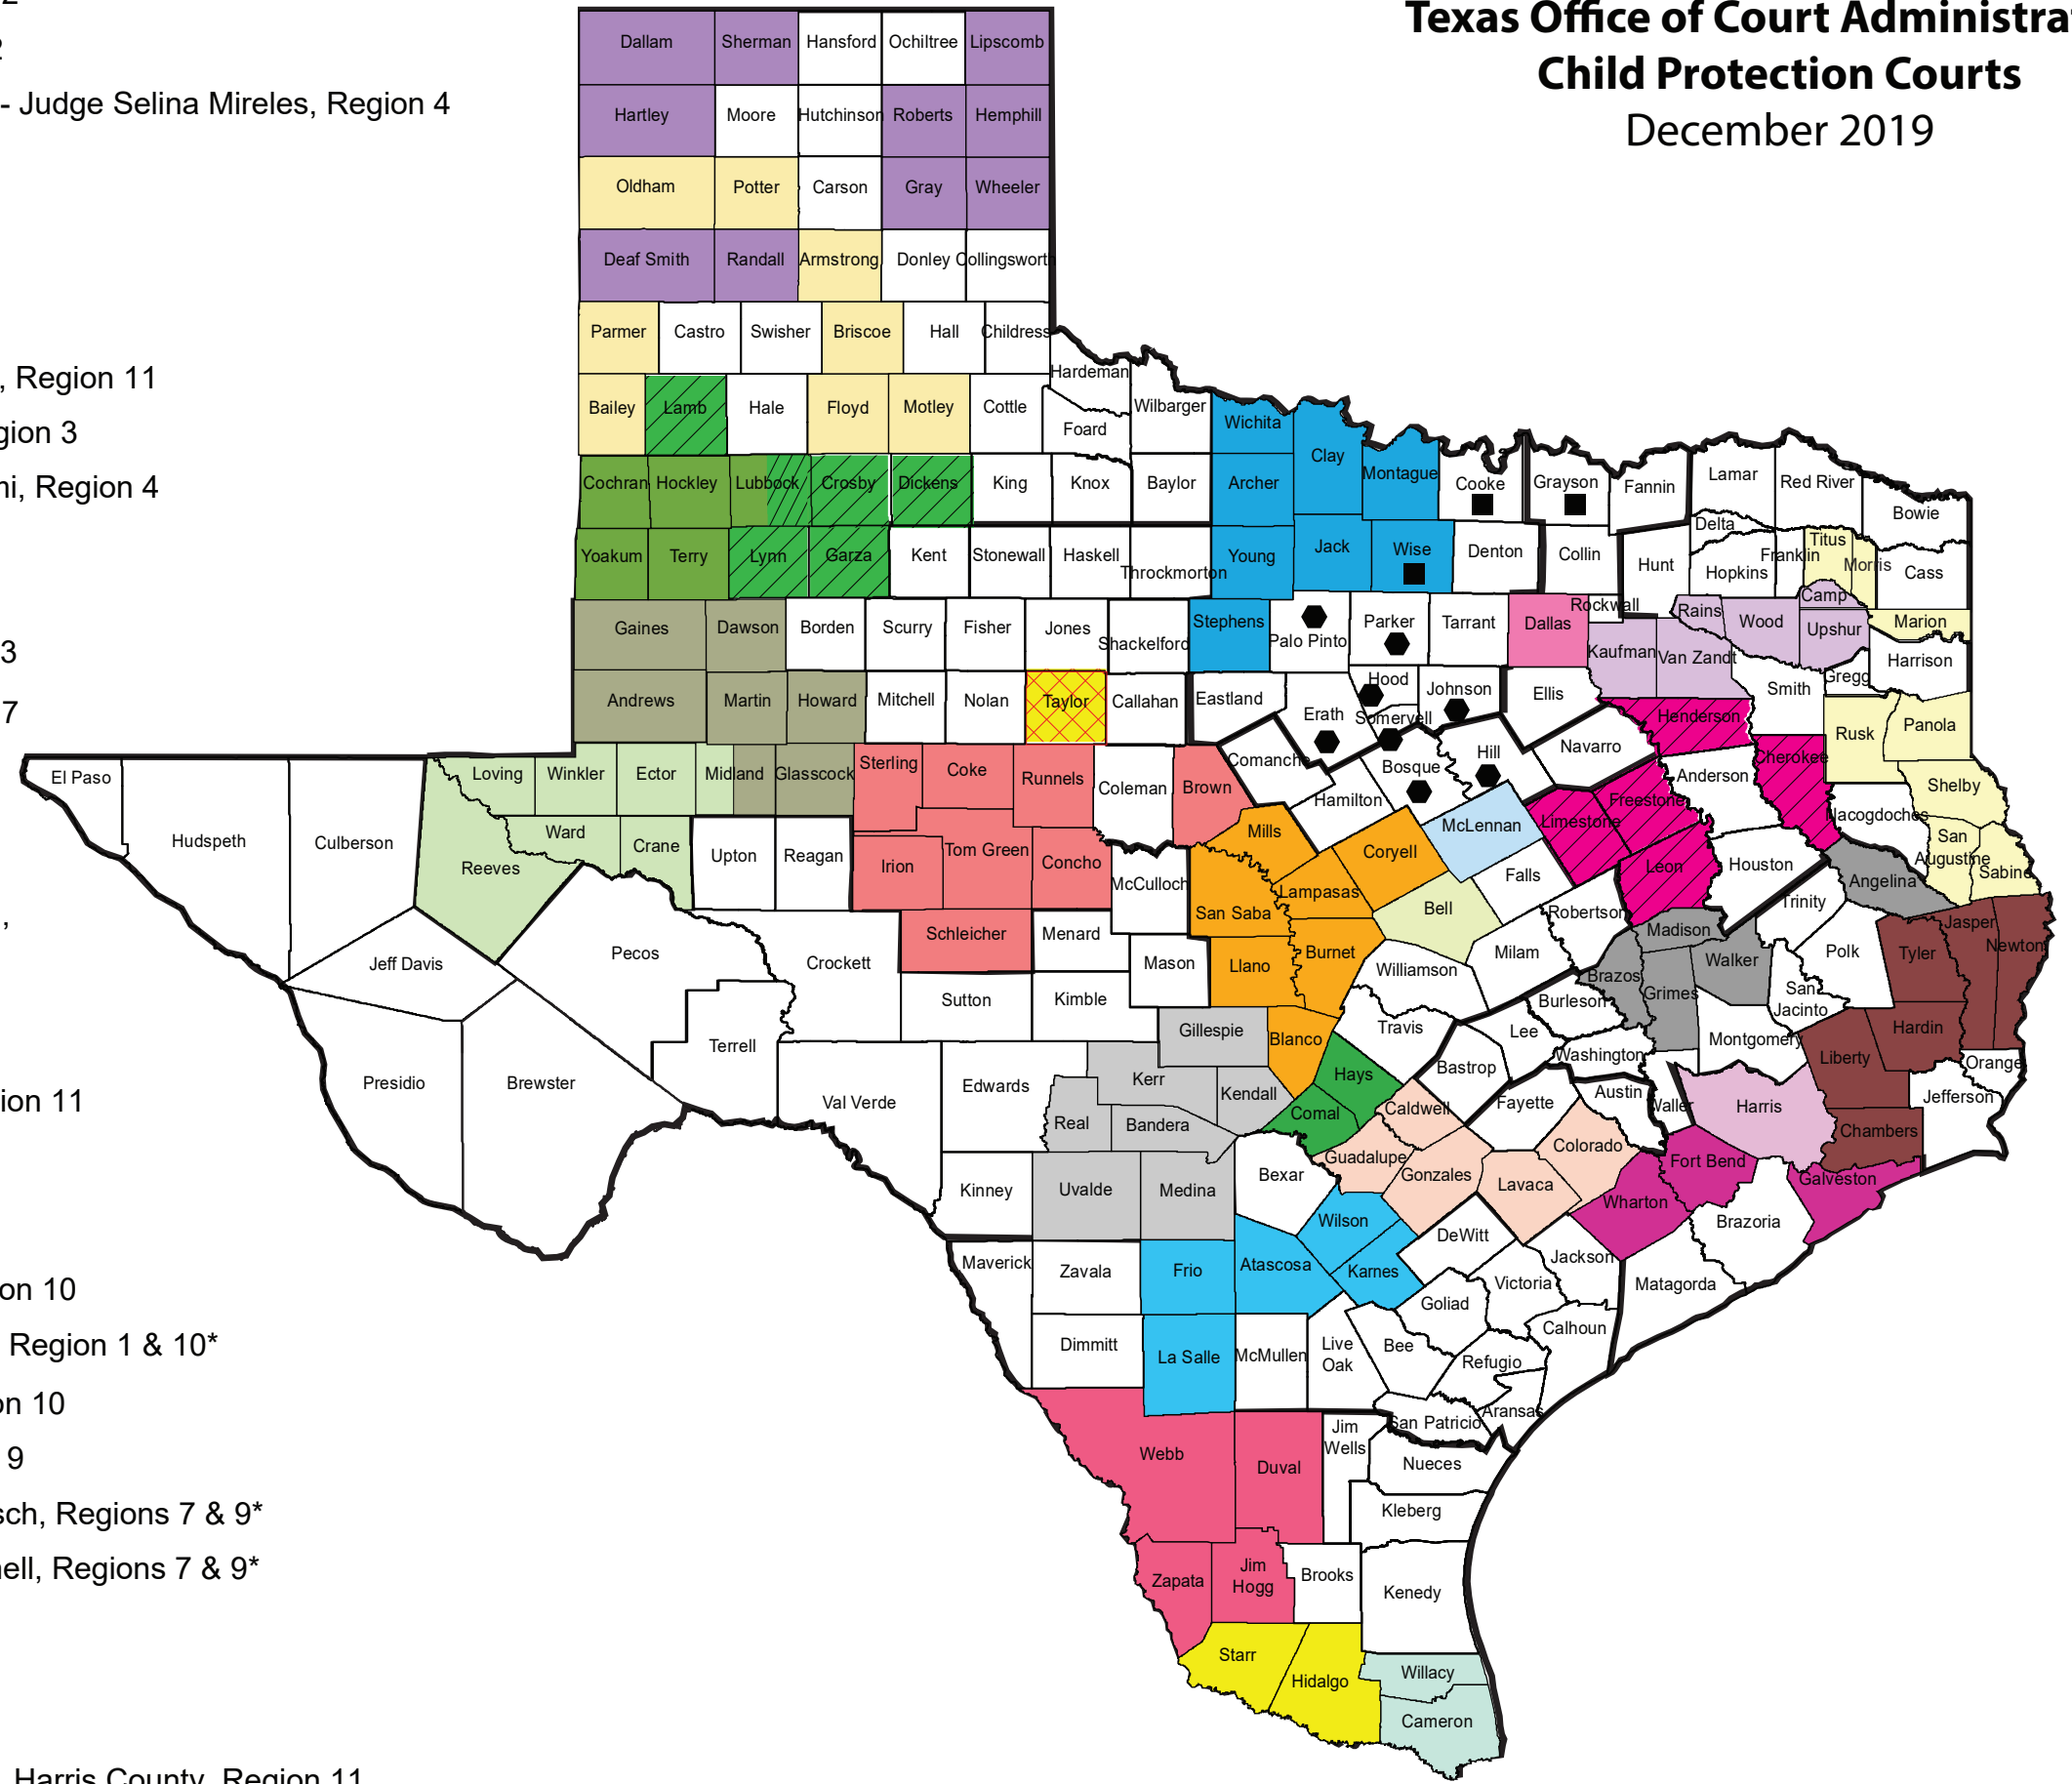

Texas Office of Court Administration Child Protection Courts December 2019

- 2nd Region CPC No. 1 - Judge John Lockwood, Region 2
- 2nd Region CPC No. 2 - Judge Andrea James, Region 2
- 4th* & 5th Administrative Judicial Regions Cluster Court - Judge Selina Mireles, Region 4
- Centex CPC No. 1 - Judge Chris Cornish, Region 3
- Centex CPC No. 2 - Judge Dallas Sims, Region 3
- Centex CPC North - Judge Nikki Mundkowsky, Region 3
- Centex CPC South - Judge Thomas Stuckey, Region 3
- Coastal Bend Children's Court - Judge Jamie Rawlinson, Region 11
- CPC of Central Texas - Judge Melissa McClenahan, Region 3
- CPC of South Central Texas - Judge Melissa DeGerolami, Region 4
- CPC of South Texas - Judge Cathy Morris, Region 6
- CPC of the Concho Valley, Judge Gary Banks, Region 7
- CPC of the Hill Country - Judge Cheryl Mabray, Region 3
- CPC of the Permian Basin - Judge Ellen Griffith, Region 7
- CPC of West Texas - Judge Tracey Scown, Region 7
- CPC Rio Grande Valley East - Judge James Belton, Region 5
- CPC Rio Grande Valley West - Judge Carlos Villalon, Jr., Region 5
- Dallas County Child Protection & Permanency Court - Judge Delia Gonzales, Dallas County, Region 1
- Gulf Coast Children's Court - Judge Charles Griffin, Region 11 (additional counties TBD in 2020)
- High Plains CPC - Judge Carry Baker, Region 9
- North Texas CPC - Judge Alyce A. Bondurant, Region 8
- Northeast Texas CPC No. 1 - Judge Lisa Andrews, Region 10
- Northeast Texas CPC No. 2 - Judge Deane Loughmiller, Region 1 & 10*
- Northeast Texas CPC No. 3 - Judge Keith Downs, Region 10
- Northern Panhandle CPC - Judge Jack Graham, Region 9
- South Plains Foster Care Court No. 1 - Judge Kelley Tesch, Regions 7 & 9*
- South Plains Foster Care Court No. 2 - Judge Kara Darnell, Regions 7 & 9*
- Taylor County CPC - Judge April Propst, Region 7
- New Court Effective 2020
- New Court Effective 2020
- Harris County CPS Project Court - Judge Katrina Griffith, Harris County, Region 11 (Not an OCA Court)